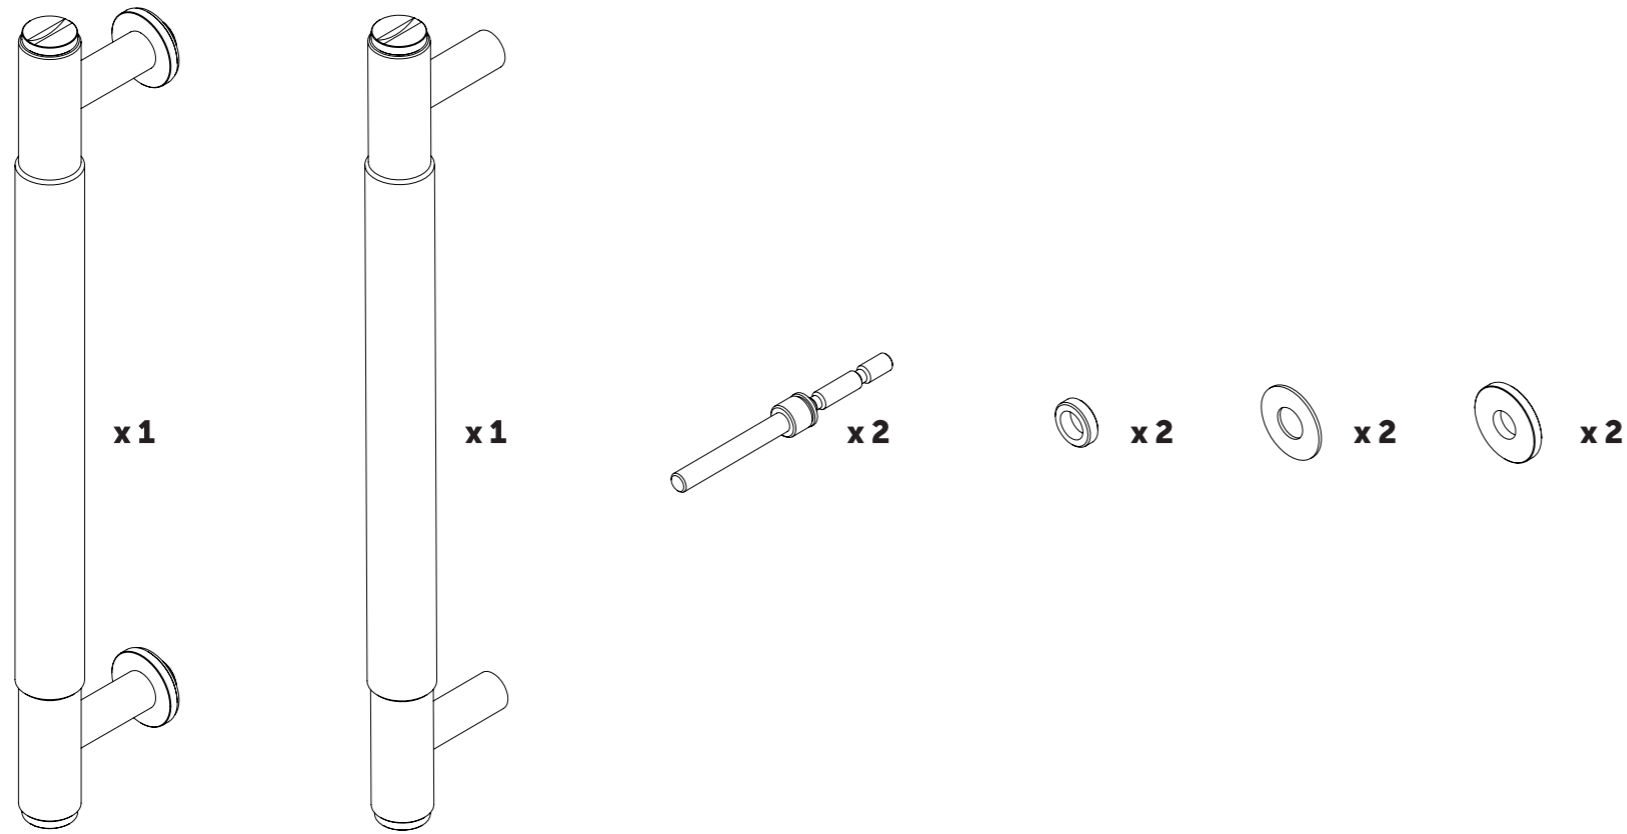

CONTENTS

BUSTER+PUNCH
LONDON

**PULL BAR / DOUBLE-SIDED
CLOSET / DOUBLE-SIDED
INSTRUCTION MANUAL
EUROPE**

BUSTERANDPUNCH.COM
L0115

INSTALLATION

1

2

3