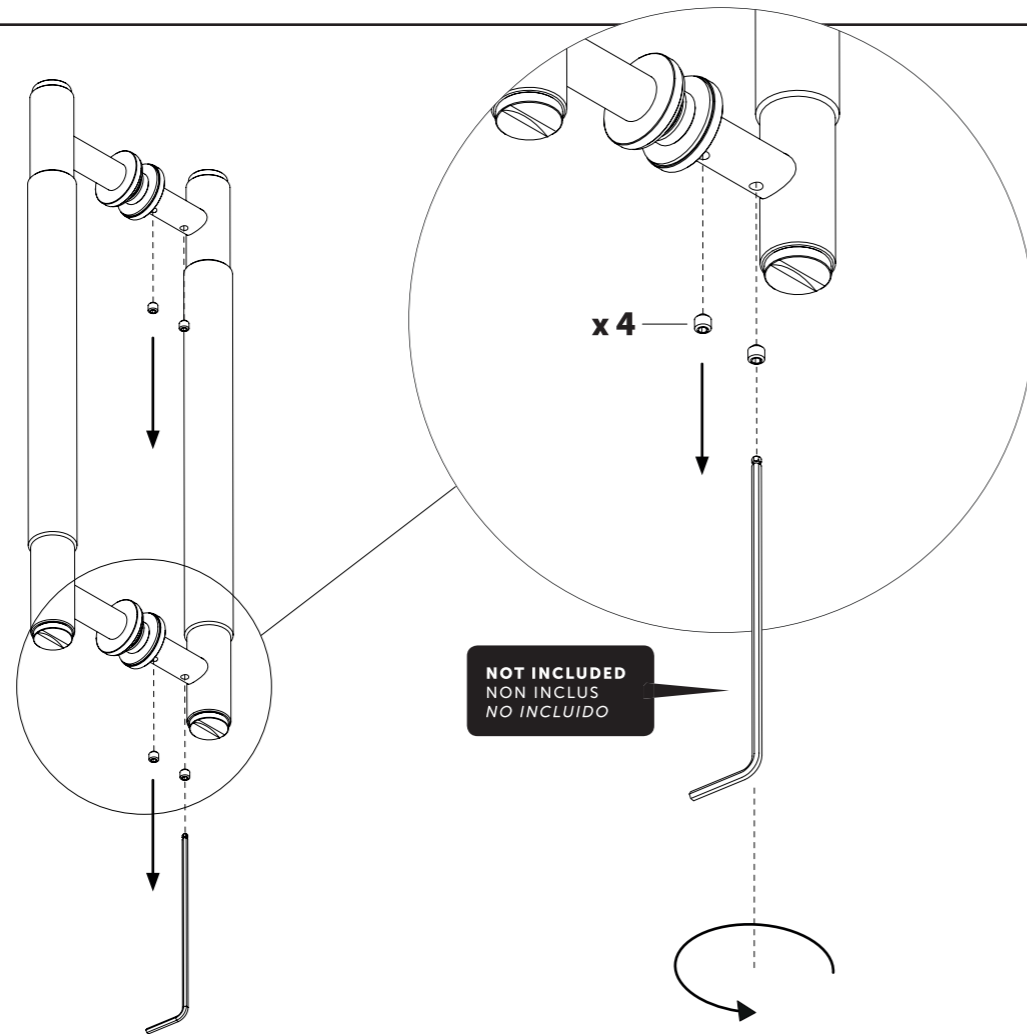

CONTENTS

BUSTER+PUNCH
LONDON

**PULL BAR / DOUBLE-SIDED
CLOSET / DOUBLE-SIDED
INSTRUCTION MANUAL
EUROPE**

BUSTERANDPUNCH.COM
L0115

INSTALLATION

1

2

3

4

5

6