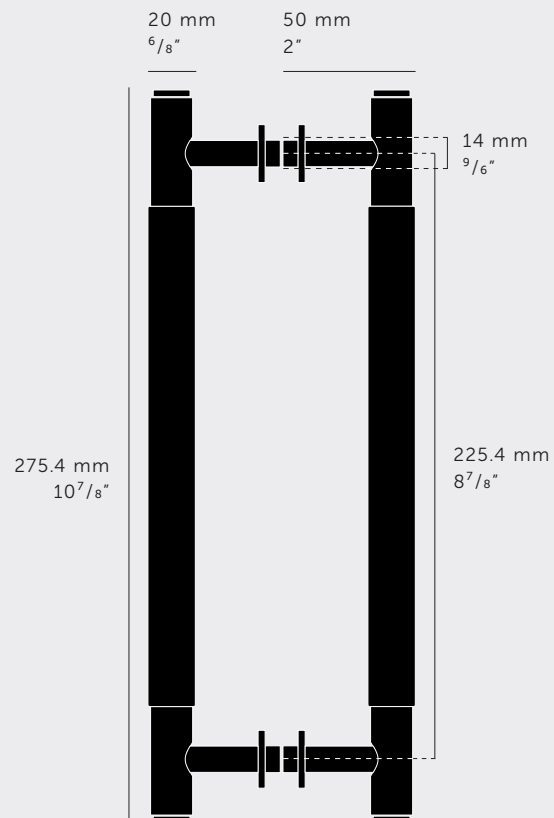

## PULL BAR / MEDIUM / DOUBLE-SIDED

[ type. **HARDWARE.** ]

[ knurl. **CROSS.** ]

A double-sided pull bar made from solid metal and featuring our signature, diamond-cut, cross knurl pattern. Comes complete with small solid metal discs.

[ finish. **BRASS.** ]

[ finish. **SMOKED BRONZE.** ]

[ finish. **BLACK.** ]

[ finish. **STEEL.** ]

[ type. **HARDWARE.** ]

[ info. **MEASUREMENTS.** ]

[ info. **SPECIFICATIONS.** ]

2 pull bars

Double-sided fixing

Fits doors of:

Min 10mm or  $\frac{25}{64}$ "

Max 35mm or  $\frac{3}{8}$ "

[ info. **FINISH & SKU NUMBERS.** ]

[ finish. ]

[ UK. ]

[ US. ]