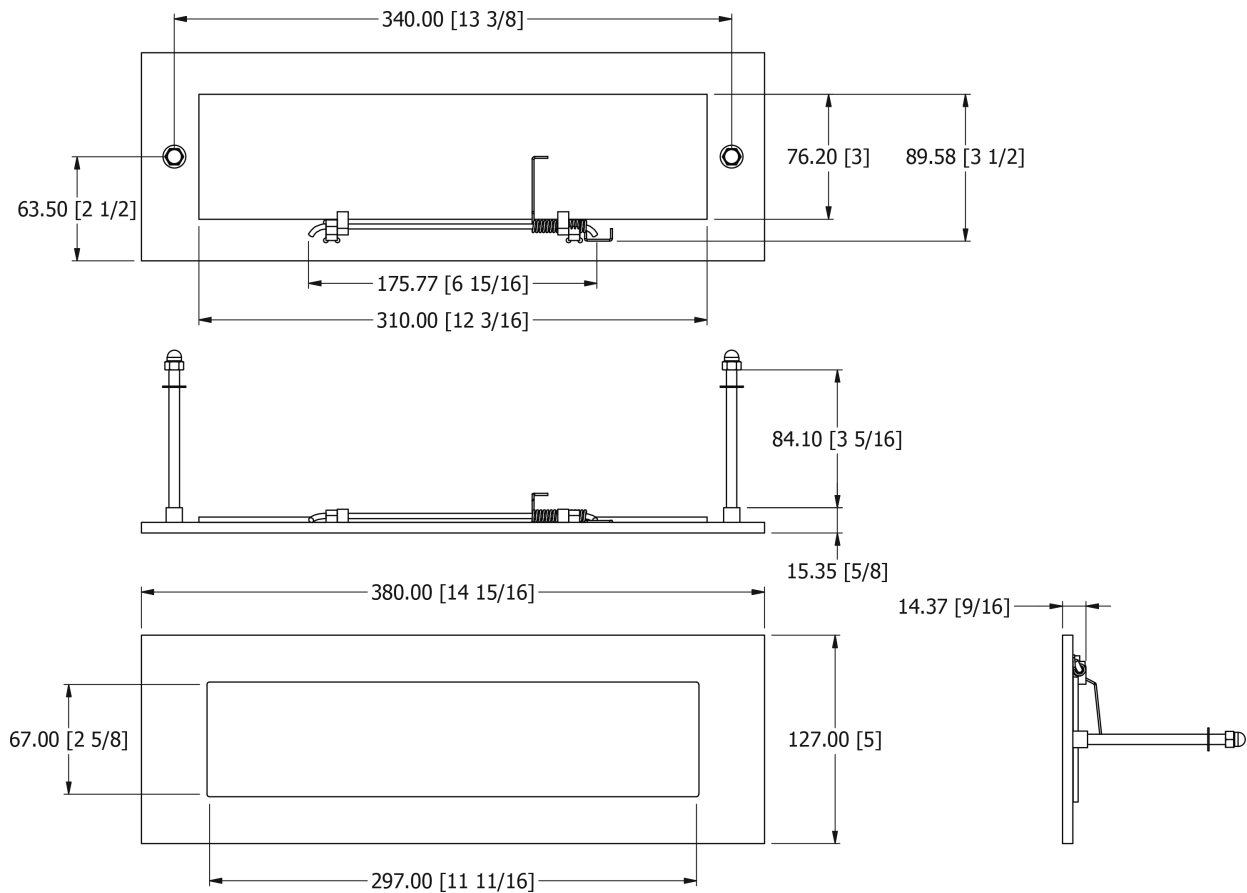

# SAMUEL HEATH

**Product Number:** P7504

**Description:** Letter plate, 380mm x 127mm

## Technical information

Overall Size: 380mm x 127mm

Aperture Size: 297mm x 67mm

## Specification Drawing