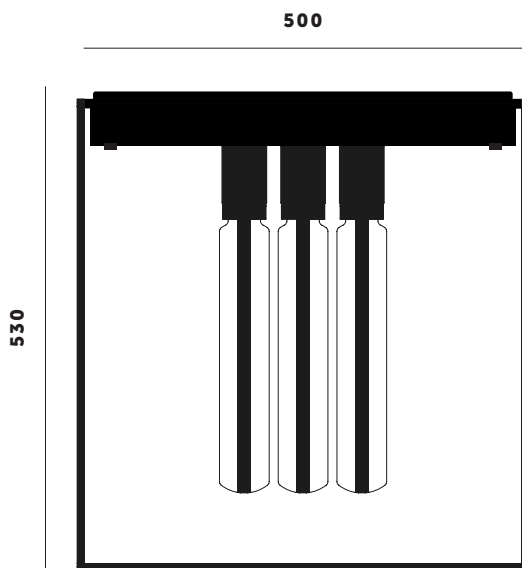

BUSTER + PUNCH

LONDON

CAGED CEILING 4.0

TECH SPEC

CAGED CEILING 4.0

CAGED Ceiling 4.0 is a large square chandelier. The light is made from a matt black metal cage and comes with a changeable back panel and uses four LED BUSTER BULB / TUBES. The 4.0 is a statement light that looks great in hallways, as a room centrepiece and above dinner tables. The light can be surface mounted directly to the ceiling or elongated with additional extension cages measuring up to 1 meter.

busterandpunch.com
info@busterandpunch.com

BUSTER + PUNCH

LONDON

CAGED CEILING 4.0

TECH SPEC

<p>PRODUCT:</p>	<p>SKU:</p>	<p>MOUNTING OPTIONS:</p>
<p> White marble</p> <p> Black marble</p> <p> Extension kit / 4 x 500mm</p>	<p>RCA-14370</p> <p>RCA-02371</p> <p>RCA-02406</p>	<p> Ceiling surface mounted</p> <p> Extension cage mounted</p>
<p>SPECIFICATIONS:</p>		<p>EXTENSION CAGES:</p>
<p>Ceiling surface / pendant light Matt black metal cage Matt black knurled details E27 / 200-240V / IP20 Buster Bulb / Tube (included)</p> <p>Light source (included): 4 x BUSTER BULBS / TUBES 5W dimmable warm white LED</p> <p>Care instructions: Wipe with damp cloth with no loose hairs, avoid using any chemicals. Please note all finishes are prone to aging.</p>		<p>Total drop length: 1030 1530</p>  <p>Extension cage length: 500 1000</p> <p>*This is a heavy product. Ensure that the ceiling fixing method is suitable for the type of ceiling used.</p>