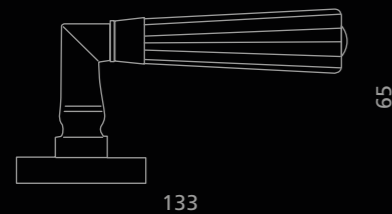

ELKA Rigata

Cristallo
DE' MEDICI
Pb 24%

ELKART01F4OP2
Maniglia in cristallo trasparente 24% Pb, molato a mano con mole a pietra.
Montatura in ottone cromato.
Hand bevelled in stone, 24%Pb clear crystal door handle.
Chrome plated brass base.

ELKARS01F4OP2
Maniglia in cristallo satinato 24% Pb, molato a mano con mole a pietra. Montatura in ottone cromato.
Hand bevelled in stone, 24%Pb mat crystal door handle.
Chrome plated brass base.

ELKART05F1OP2
Maniglia in cristallo colore ambra 24% Pb, molato a mano con mole a pietra. Montatura in ottone lucido.
Hand bevelled in stone, 24%Pb amber colour crystal door handle.
Polished brass base.