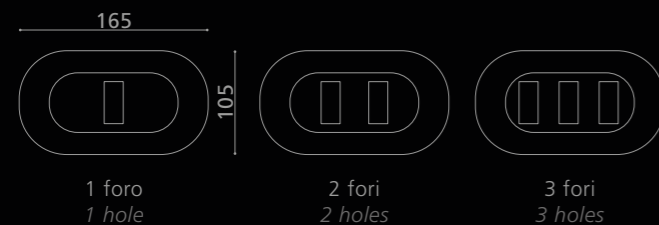

ENEAF0F41F

Coprinterruttore in cristallo 24% Pb con foglia oro 3d.
Placca in ottone cromato - 1 foro.
Gold leaf 3d on 24% Pb crystal switch cover plate.
Chrome plated brass plate - 1 hole.

Disponibile per serie Magic della B-Ticino.
Available for B-Ticino Magic series.