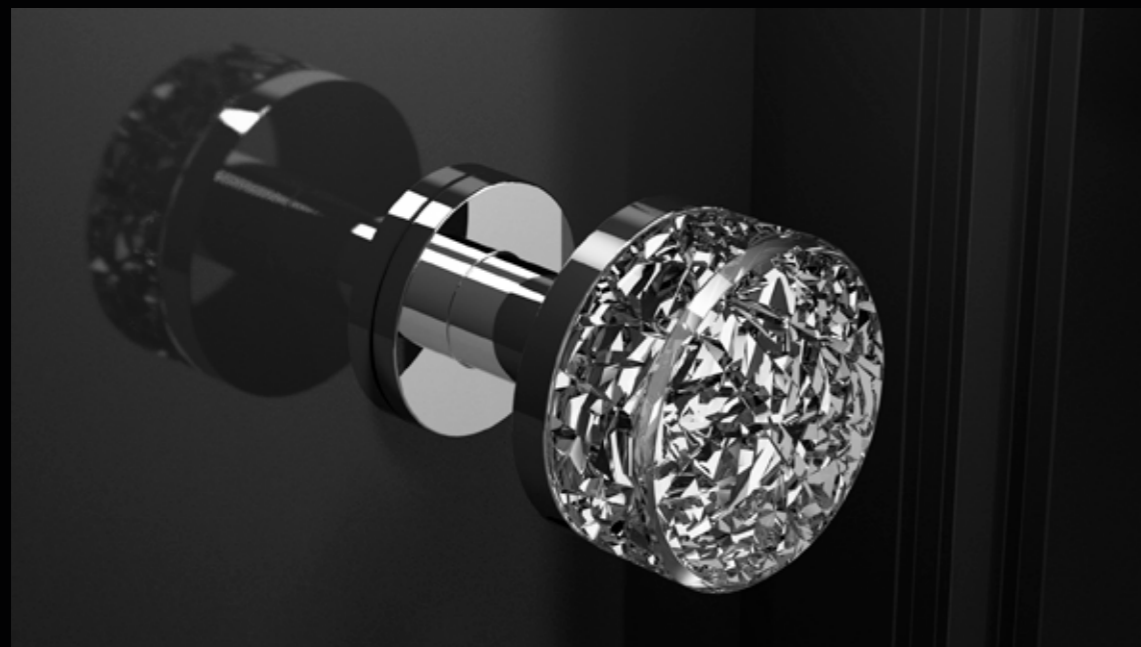

MIRAGE Pull XL

Cristallo
DE' MEDICI®
Pb 24%

MIRAGEPULLXLT01F4
Pomolo pull&push in cristallo 24% pb trasparente,
molato a mano con mole a pietra. Montatura in ottone cromato.
*Hand bevelled in stone, 24%Pb clear crystal pull&push knob.
Chrome plated brass base.*