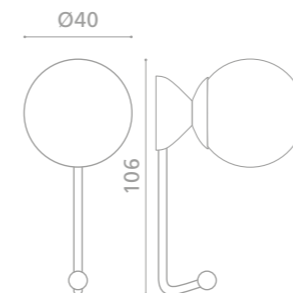

TORCÉ Coat - P701

Florence Glass
ATELIER

SFERA Coat - P707

GEO Coat - P708

Florence Glass
ATELIER