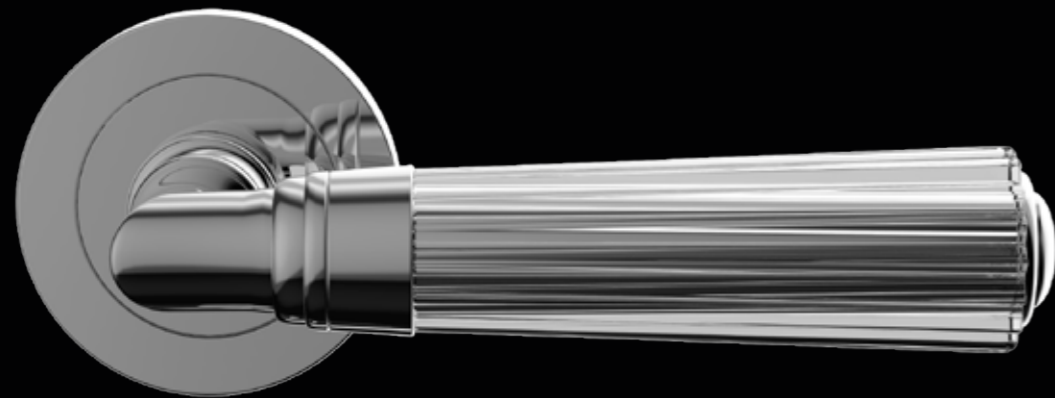

ELKA Rigata

Cristallo
DE' MEDICI
Pb 24%

ELKART01F4OP2
Maniglia in cristallo trasparente 24% Pb, molato a mano con mole a pietra.
Montatura in ottone cromato.
Hand bevelled in stone, 24%Pb clear crystal door handle.
Chrome plated brass base.

ELKARS01F4OP2
Maniglia in cristallo satinato 24% Pb, molato a mano con mole a pietra. Montatura in ottone cromato.
Hand bevelled in stone, 24%Pb mat crystal door handle.
Chrome plated brass base.

ELKART05F1OP2
Maniglia in cristallo colore ambra 24% Pb, molato a mano con mole a pietra. Montatura in ottone lucido.
Hand bevelled in stone, 24%Pb amber colour crystal door handle.
Polished brass base.

Fori chiave disponibili / Available key holes