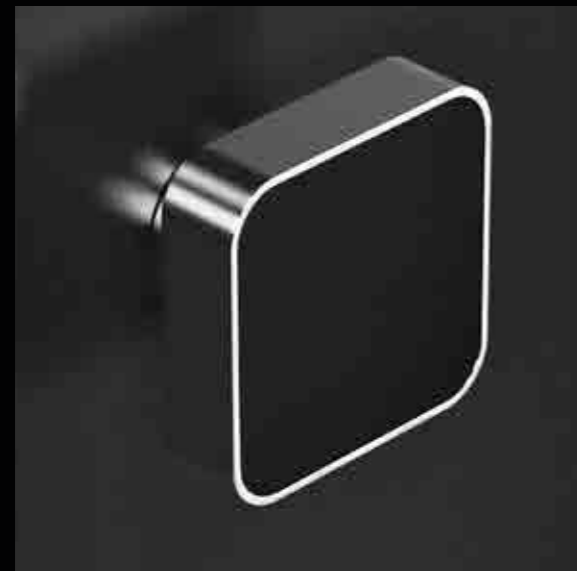

LEATHER

LEATHERKCMF4DM40
Pomolo per mobile in pelle cammello. Montatura in ottone cromato.
Camel leather furniture knob. Chrome plated brass base.

LEATHERTBKF3DM30
Pomolo per mobile in pelle nero.
Montatura in ottone dorato.
*Black leather furniture knob.
Gold plated brass base.*

CUOIO

CUOIOQBKF430X30
Pomolo per mobile in cuoio nero. Montatura in ottone cromato.
Black leather furniture knob. Chrome plated brass base.

CUOIOQBKF340X40
Pomolo per mobile in cuoio nero.
Montatura in ottone dorato.
*Black leather furniture knob.
Gold plated brass base.*