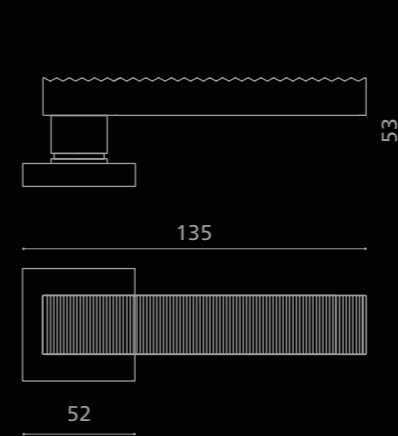

Fori chiave disponibili / Available key holes

Fori chiave disponibili / Available key holes