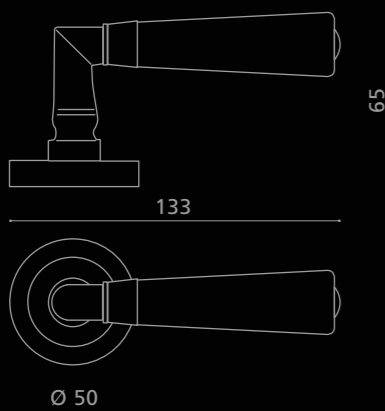

ELKALT01F40P2PT
Maniglia in cristallo trasparente 24% Pb,
molato a mano con mole a pietra.
Montatura in ottone cromato con bocchetta patent.
*Hand bevelled in stone, 24%Pb clear crystal door handle.
Chrome plated brass base with patent key hole.*