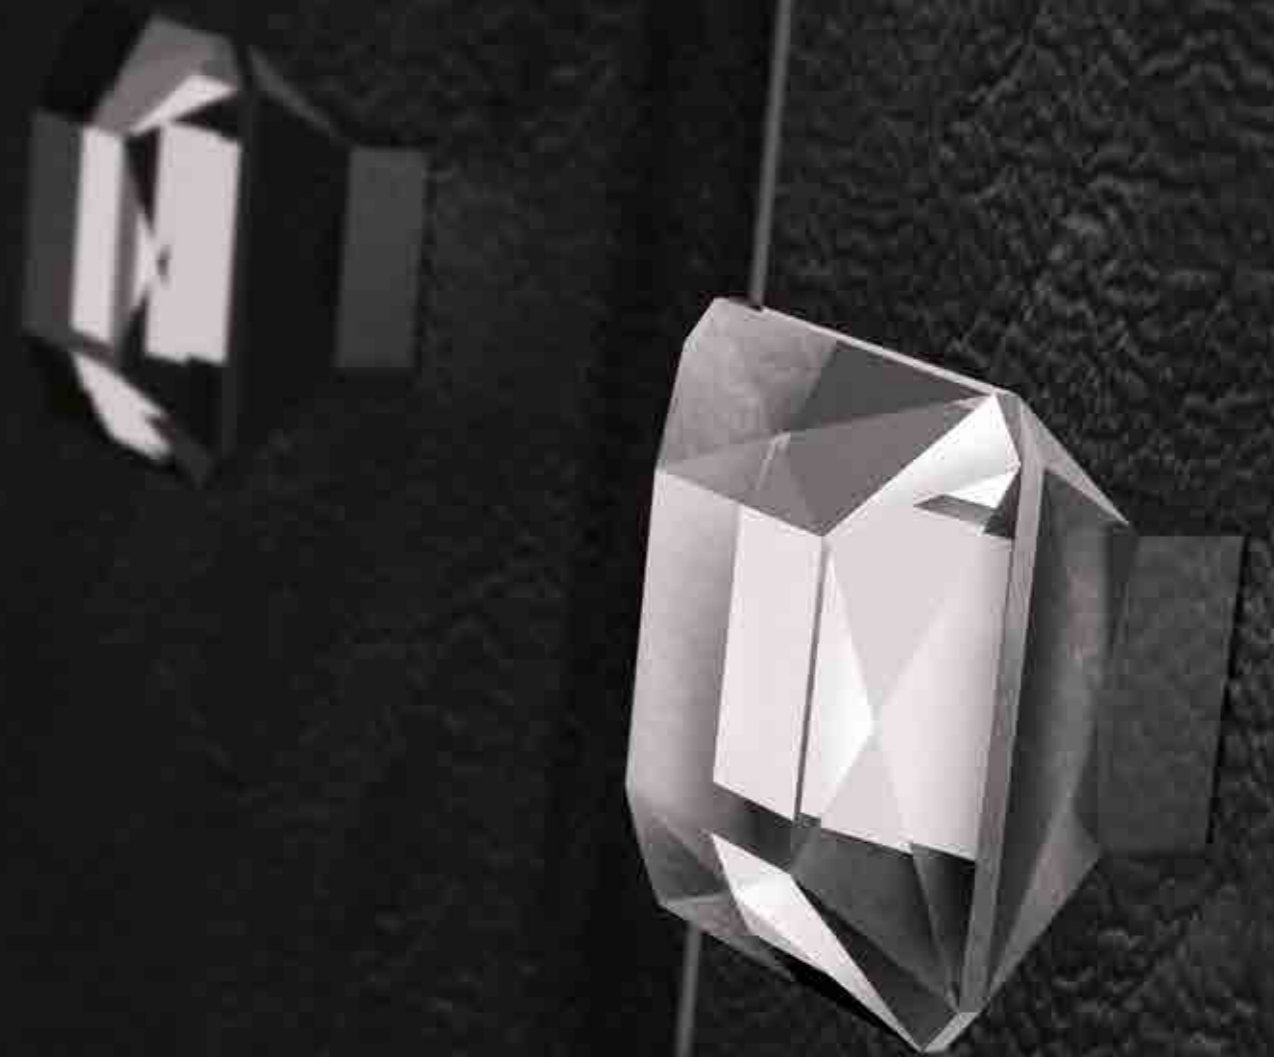

DIAMOND Pull 75
Pomolo pull&push in cristallo, molato a mano con mole a pietra, su montatura in ottone.
Hand-bevelled in stone, crystal pull&push knob, with brass base.

DIAMPULL50T01F4
Pomolo per mobile in cristallo trasparente, molato a mano con mole a pietra. Montatura in ottone cromato.
Hand-bevelled in stone, clear crystal furniture knob. Chrome plated brass base.