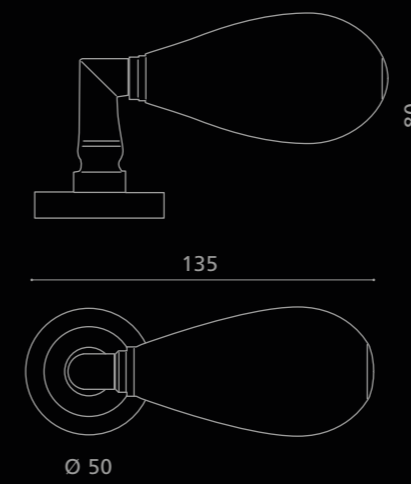

GOCCIA White/Gold

Fori chiave disponibili / Available key holes

GOCCIA Black/Silver

Fori chiave disponibili / Available key holes