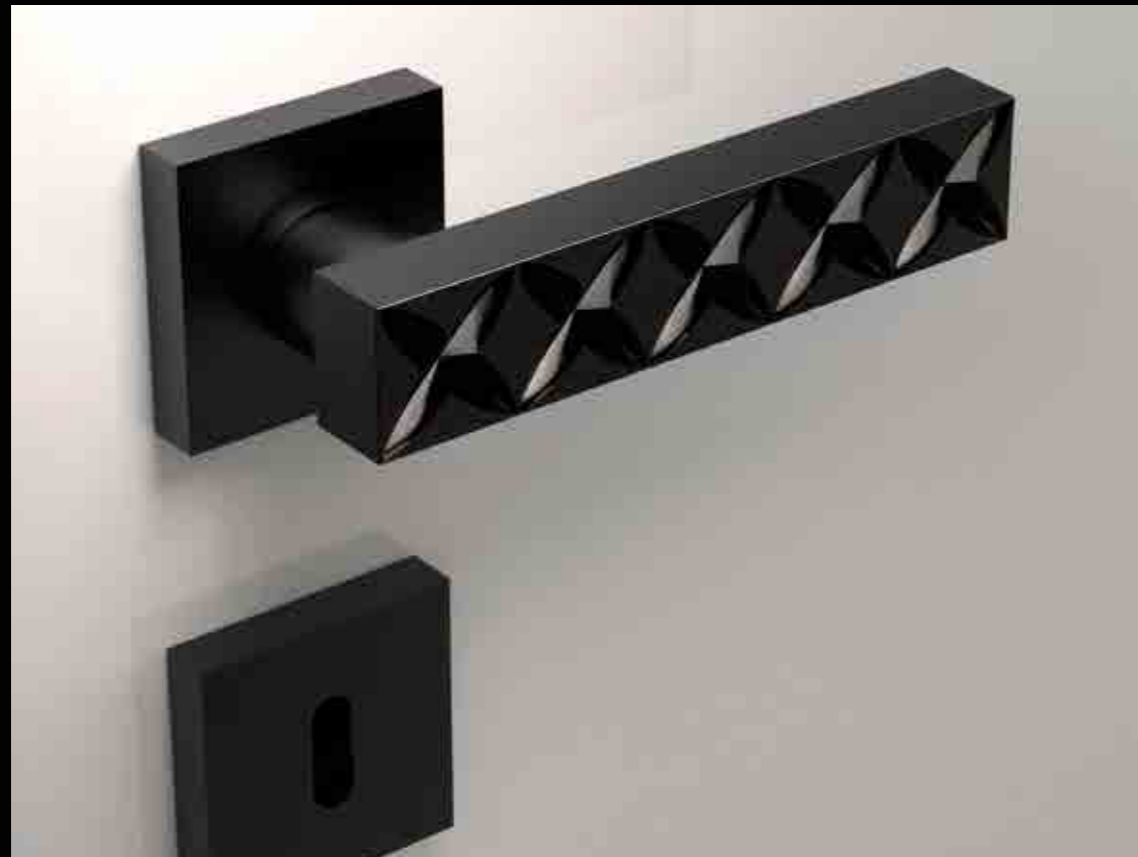

XENIHT35F30OP9PT
Maniglia in cristallo opale nero 24% Pb,
molato a mano con mole a pietra.
Montatura in ottone nero opaco con bocchetta patent.
*Hand bevelled in stone, 24%Pb opal black crystal door
handle. Black mat brass base with patent key hole.*