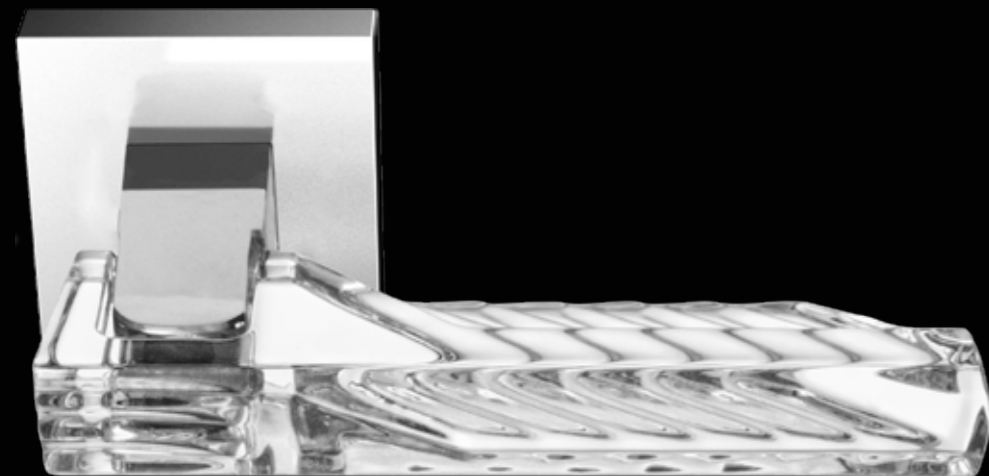

ARKADHT01F4OP9
Maniglia in cristallo trasparente 24% Pb, molato a mano con mole a pietra.
Montatura in ottone cromato.
*Hand bevelled in stone, 24%Pb clear crystal door handle.
Chrome plated brass base.*