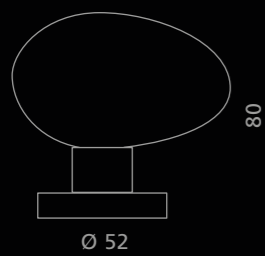

OVOLS01F4OP2PT

Pomolo per porta girevole in cristallo satinato 24% Pb, molato a mano con mole a pietra.
Montatura in ottone cromato con bocchetta patent.
*Hand bevelled in stone, 24%Pb mat crystal revolving door knob.
Chrome plated brass base with patent key hole.*