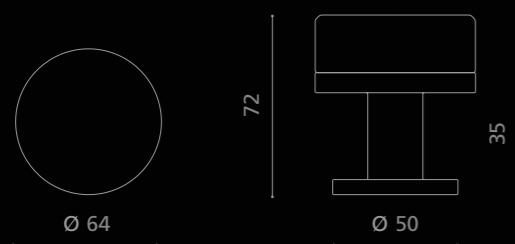

MIRAGEPULLXLT35F4
Pomolo pull&push in cristallo 24% pb nero,
molato a mano con mole a pietra. Montatura in ottone cromato.
*Hand bevelled in stone, 24%Pb black crystal pull&push knob. Chrome
plated brass base.*