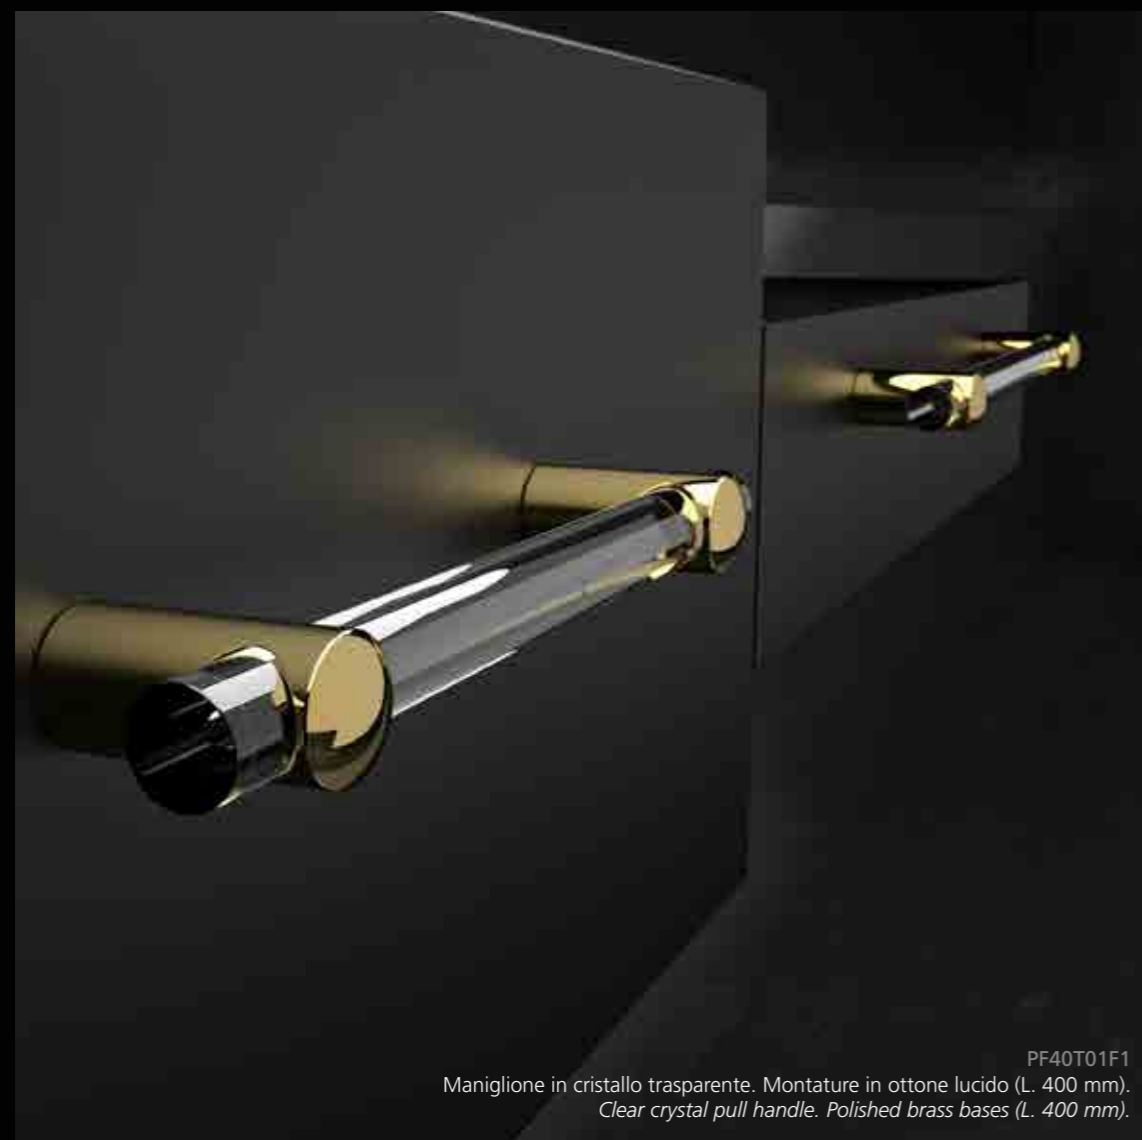

MANIGLIONI *PULL HANDLES*
MANIGLIETTE *FURNITURE HANDLES*
PORTABITI *COAT HANGERS*
COPRINTERRUTTORI *SWITCH COVERS*

PROFILI

PF40T01F1
Maniglione in cristallo trasparente. Montature in ottone lucido (L. 400 mm).
Clear crystal pull handle. Polished brass bases (L. 400 mm).