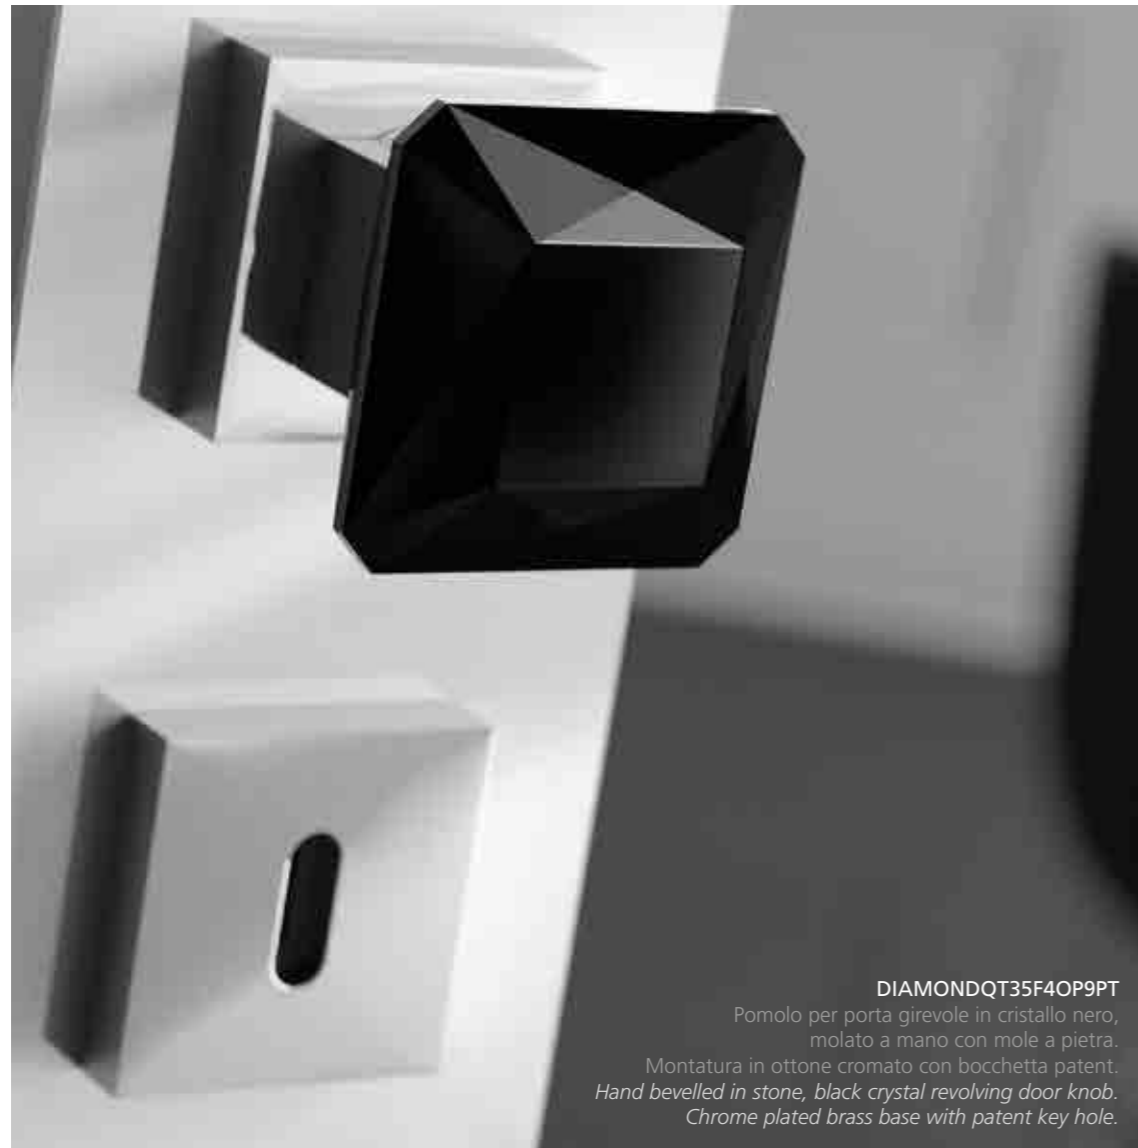

DIAMOND Q

Cristallo
DE' MEDICI
Pb 24%

DIAMONDQT35F4OP9PT
Pomolo per porta girevole in cristallo nero,
molato a mano con mole a pietra.
Montatura in ottone cromato con bocchetta patent.
*Hand bevelled in stone, black crystal revolving door knob.
Chrome plated brass base with patent key hole.*

Fori chiave disponibili / Available key holes