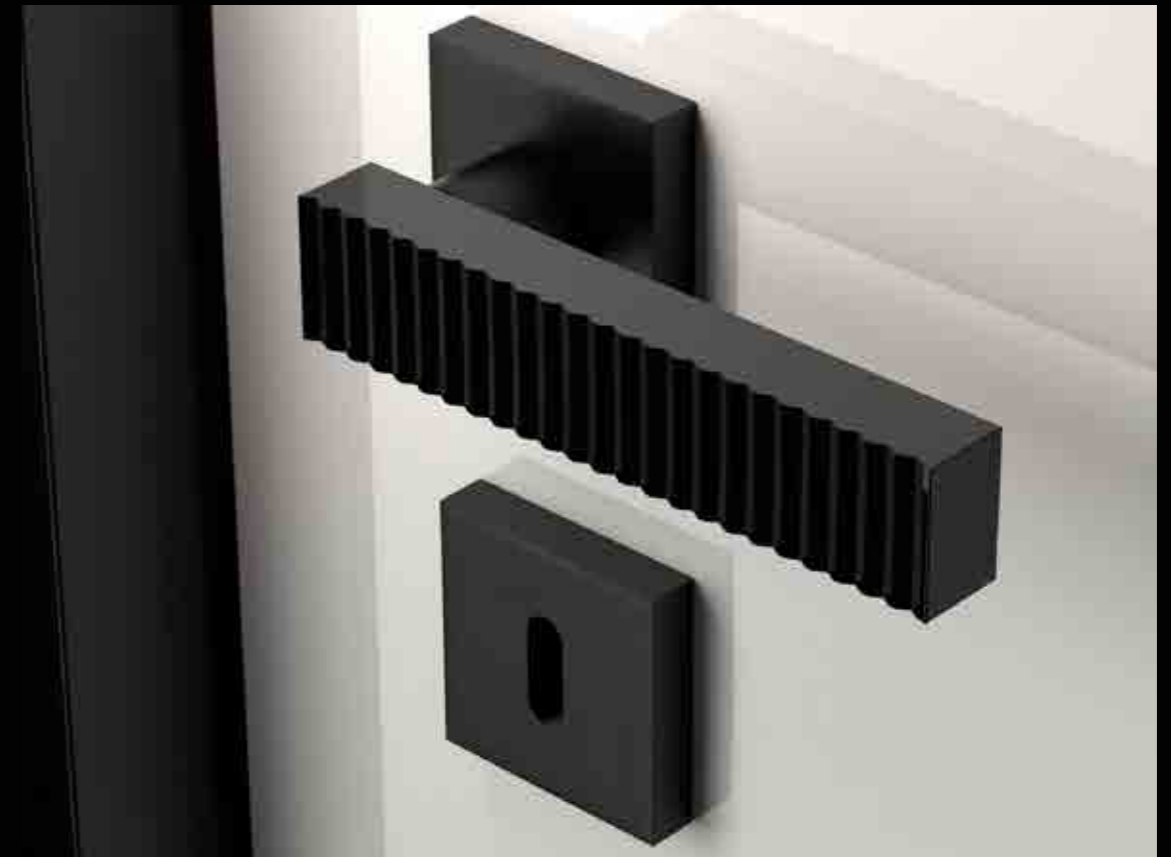

KYMIICEHT35F30OP9PT
Maniglia in cristallo opale nero 24% Pb,
molato a mano con mole a pietra.
Montatura in ottone nero opaco con bocchetta patent.
*Hand bevelled in stone, 24%Pb opal black crystal door
handle. Black mat brass base with patent key hole.*

KOSHT35F30OP9PT
Maniglia in cristallo opale nero 24% Pb,
molato a mano con mole a pietra.
Montatura in ottone nero opaco con bocchetta patent.
*Hand bevelled in stone, 24%Pb opal black crystal door
handle. Black mat brass base with patent key hole.*