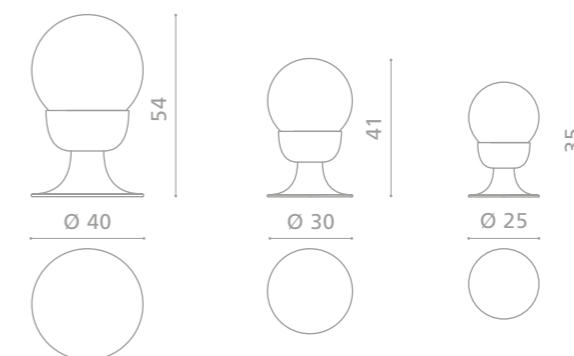

SFERA P907

MURANO Knob