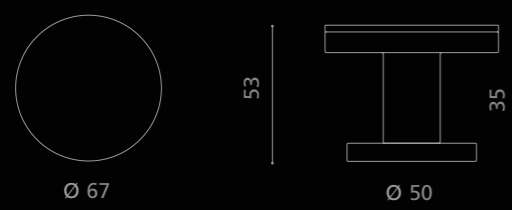

PERLA_{XL}

MADREPERLA ○

PERLAXLMPF4
Pomolo pull&push in Madreperla bianca. Montatura in ottone cromato.
White Mother of Pearl pull&push knob. Chrome plated brass base.

PERLAXLCRF4

PERLAXLMPF4

PERLAXLSMF4

LEATHER XL