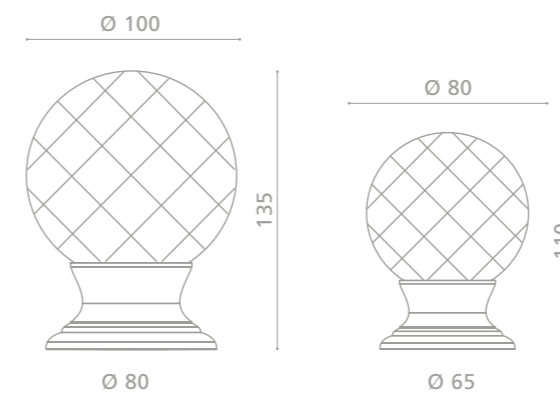

MARGHERITA

Pull&Push

Cristallo
DE' MEDICI
Pb 24%

MA100T01F4
Pomolo pull&push in cristallo trasparente 24% Pb, molato a mano con mole a pietra. Montatura in ottone cromato.
Hand bevelled in stone, 24% Pb clear crystal pull&push knob. Chrome plated brass base.

STELLA

Pull&Push

Cristallo
DE' MEDICI
Pb 24%

ST100T01F4
Pomolo pull&push in cristallo trasparente 24% Pb, molato a mano con mole a pietra. Montatura in ottone cromato.
Hand bevelled in stone, 24% Pb clear crystal pull&push knob. Chrome plated brass base.