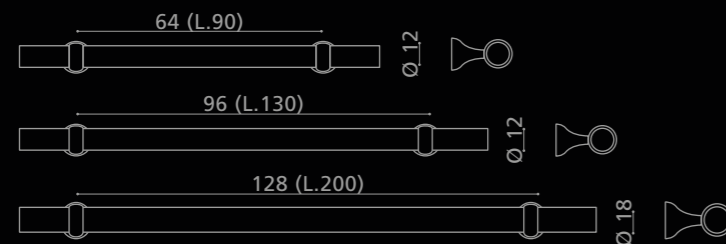

M510

Cristallo
DE' MEDICI®
Pb 24%

FOGLIA

The Luxury®
LEAF