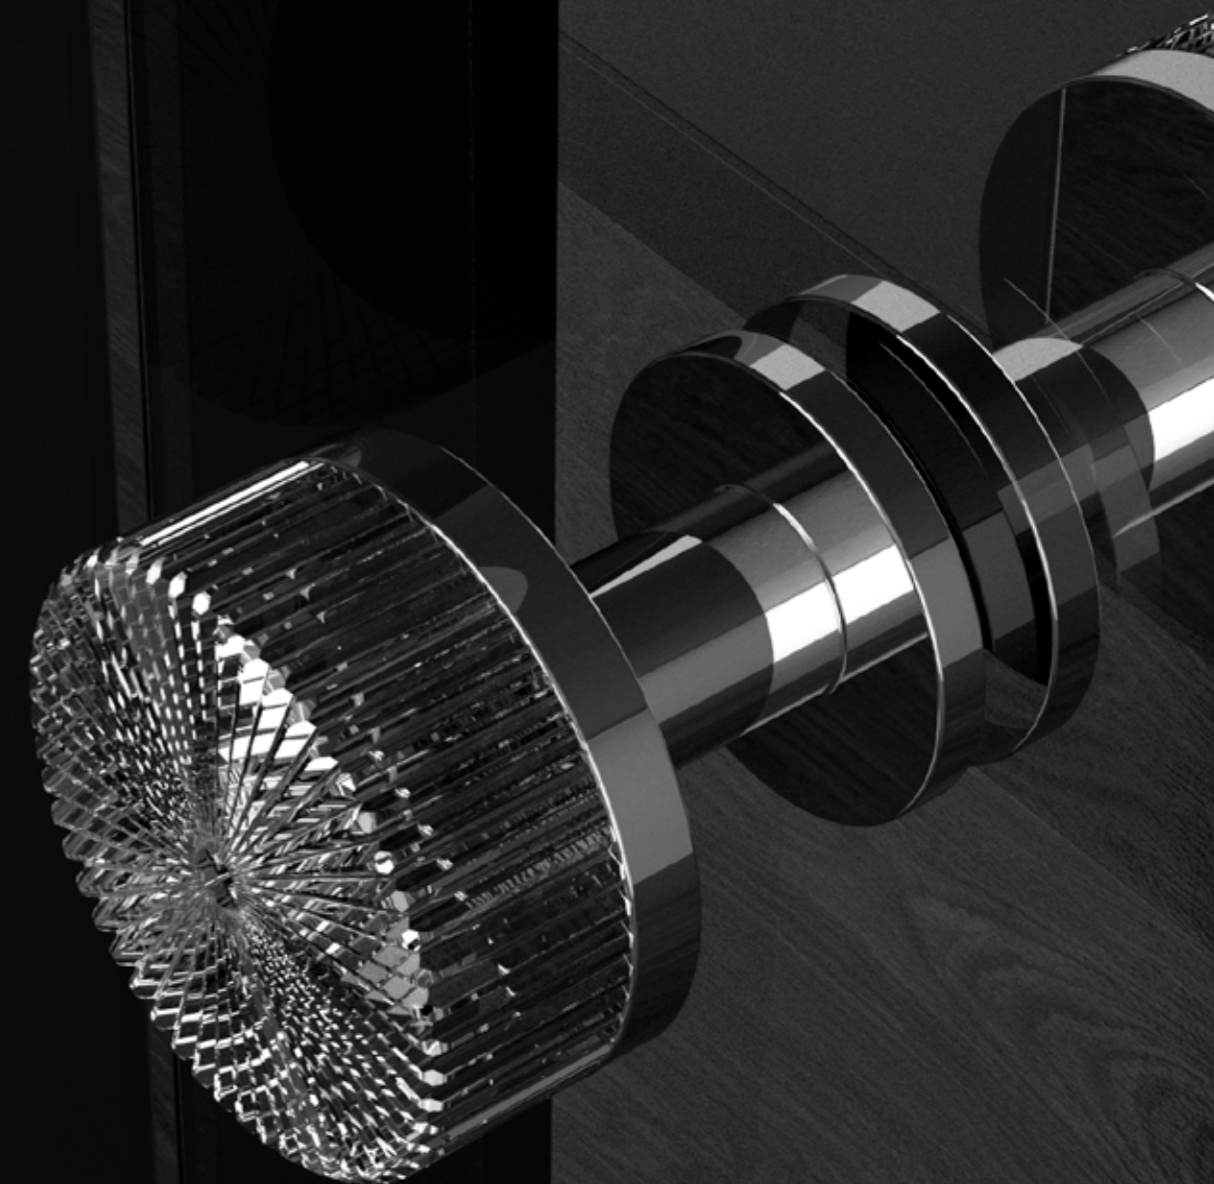

RAYPULLXLT01F4

Pomolo pull&push in cristallo 24% pb trasparente, molato
a mano con mole a pietra. Montatura in ottone cromato.
*Hand bevelled in stone, 24%Pb clear crystal pull&push knob.
Chrome plated brass base.*