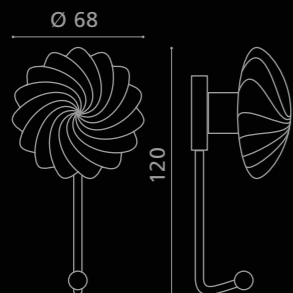

TORCÉ Coat - P701

Florence Glass
ATELIER

SFERA Coat - P707

GEO Coat - P708

Florence Glass
ATELIER