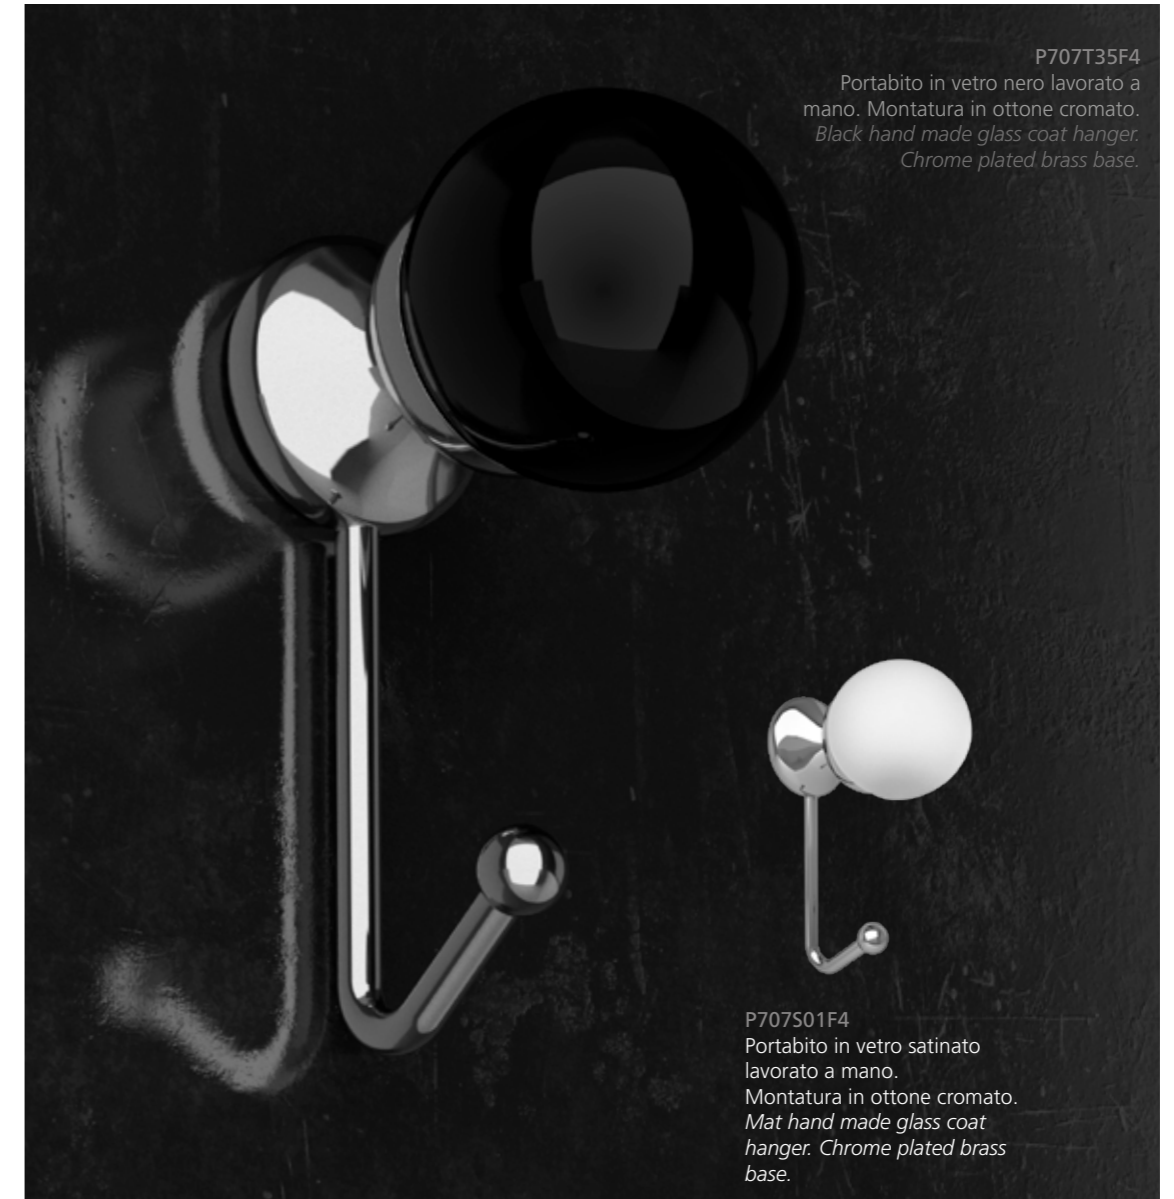

SFERA Coat - P707

GEO Coat - P708

Florence Glass
ATELIER

P707T35F4
Portabito in vetro nero lavorato a mano. Montatura in ottone cromato.
Black hand made glass coat hanger. Chrome plated brass base.

P707S01F4
Portabito in vetro satinato lavorato a mano.
Montatura in ottone cromato.
Mat hand made glass coat hanger. Chrome plated brass base.