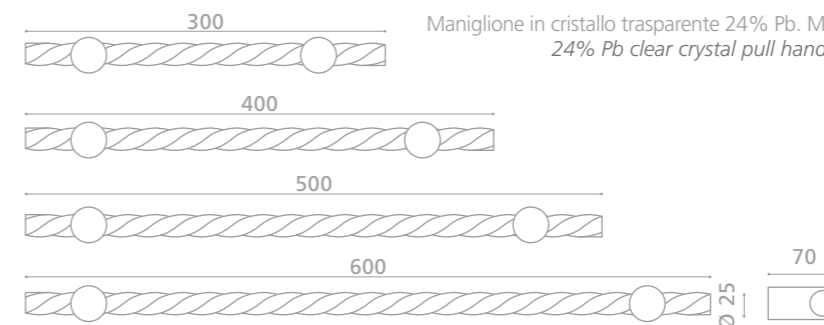

MANIGLIONI *PULL HANDLES*
MANIGLIETTE *FURNITURE HANDLES*
PORTABITI *COAT HANGERS*
COPRINTERRUTTORI *SWITCH COVERS*

PROFILI

PF40T01F1
Maniglione in cristallo trasparente. Montature in ottone lucido (L. 400 mm).
Clear crystal pull handle. Polished brass bases (L. 400 mm).

PF40S01F4
Maniglione in cristallo satinato. Montature in ottone cromato (L. 400 mm).
Mat crystal pull handle. Chrome plated brass bases (L. 400 mm).

TORCÉ

TR60T01F4
Maniglione in cristallo trasparente 24% Pb. Montature in ottone cromato (L. 600 mm).
24% Pb clear crystal pull handle. Chrome plated brass bases (L. 600 mm).

TR60T01F1
Maniglione in cristallo trasparente 24% Pb. Montature in ottone lucido (L. 600 mm).
24% Pb clear crystal pull handle. Polished brass bases (L. 600 mm).

M510

Cristallo
DE' MEDICI®
Pb 24%

M510T01F4CF96
Maniglia in cristallo trasparente.
Montature in ottone cromato (L. 130 mm).
Clear crystal furniture handle.
Chrome plated brass bases (L. 130 mm).