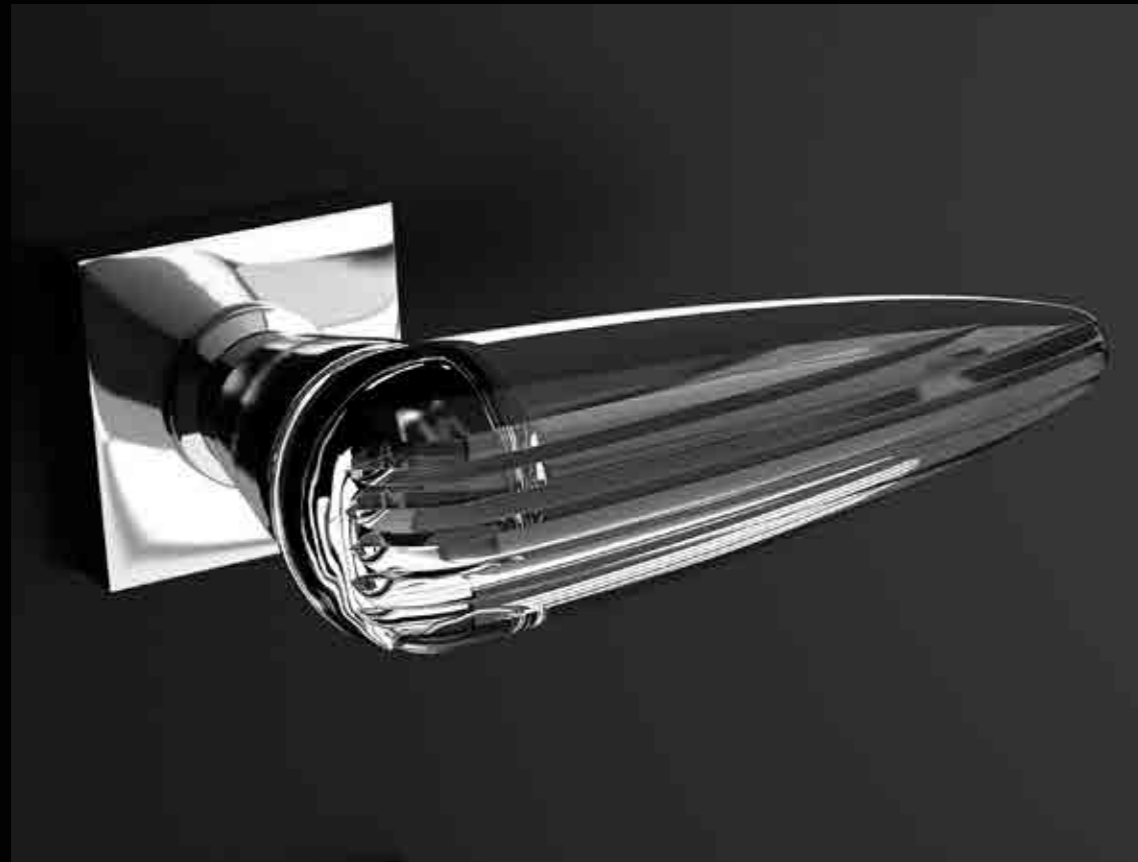

OKAHS01F4OP9
Maniglia in cristallo satinato 24% Pb, molato a mano con mole a pietra. Montatura in ottone cromato.
Hand bevelled in stone, 24%Pb mat crystal door handle. Chrome plated brass base.

OKAHT01F4OP9
Maniglia in cristallo trasparente 24% Pb, molato a mano con mole a pietra. Montatura in ottone cromato.
Hand bevelled in stone, 24%Pb clear crystal door handle. Chrome plated brass base.