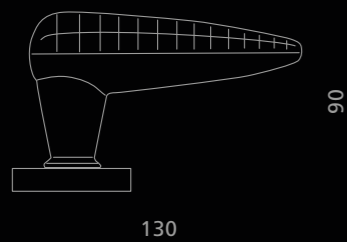

Maniglia in cristallo trasparente 24% Pb, molato a mano con mole a pietra. Montatura in ottone lucido con bocchetta patent.
Hand bevelled in stone, 24%Pb clear crystal door handle. Polished brass base with patent key hole.

Fori chiave disponibili / Available key holes

LUXORHT01F4OP9PT

Maniglia in cristallo trasparente 24% Pb, molato a mano con mole a pietra. Montatura in ottone cromato con bocchetta patent.
Hand bevelled in stone, 24%Pb clear crystal door handle. Chrome plated brass base with patent key hole.