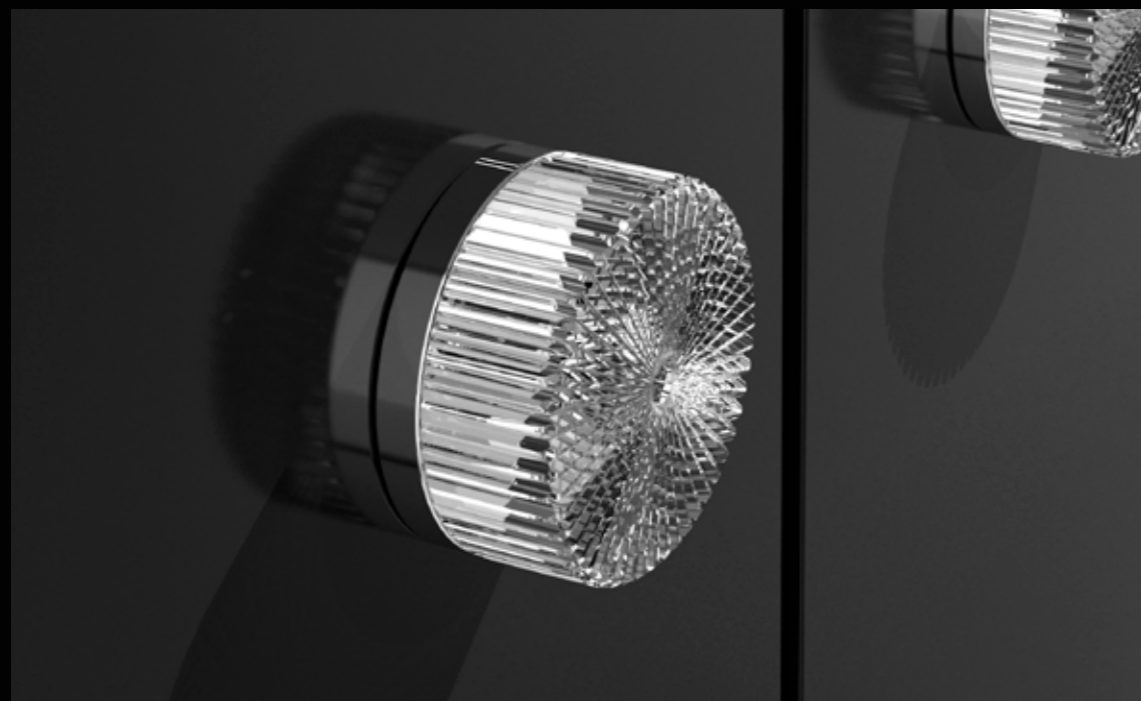

RAY Pull

Cristallo
DE' MEDICI®
Pb 24%

RAYPULLT01F4
Pomolo pull&push in cristallo 24% pb trasparente,
molato a mano con mole a pietra. Montatura in ottone cromato.
*Hand bevelled in stone, 24%Pb clear crystal pull&push knob.
Chrome plated brass base.*