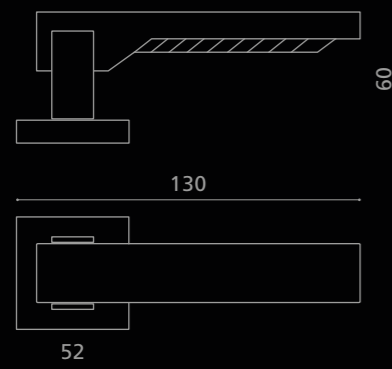

Fori chiave disponibili / Available key holes

WINDT01F4OP2
Maniglia in cristallo trasparente 24% Pb, molato a mano con mole a pietra.
Montatura in ottone cromato.
*Hand bevelled in stone, 24%Pb clear crystal door handle.
Chrome plated brass base.*

Fori chiave disponibili / Available key holes