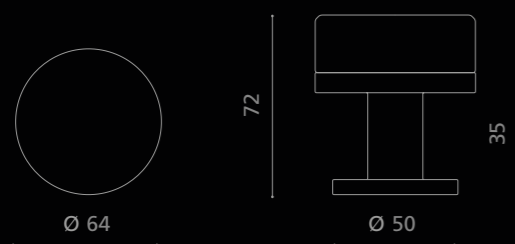

RAYPULLXLT01F4

Pomolo pull&push in cristallo 24% pb trasparente, molato
a mano con mole a pietra. Montatura in ottone cromato.
*Hand bevelled in stone, 24%Pb clear crystal pull&push knob.
Chrome plated brass base.*