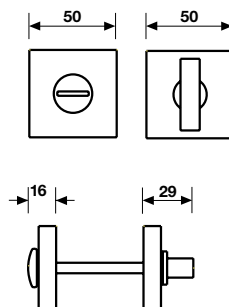

K 3020

Chiusura privacy BZG
Bathroom privacy set

Materiale Ottone
Material Brass

Finiture / Finishes
Bronzo scuro
Nero opaco
Titanium

K 3020 R6-7-8 50 BZG - 85

K 3020 RS6-7-8 50 BZG - 85